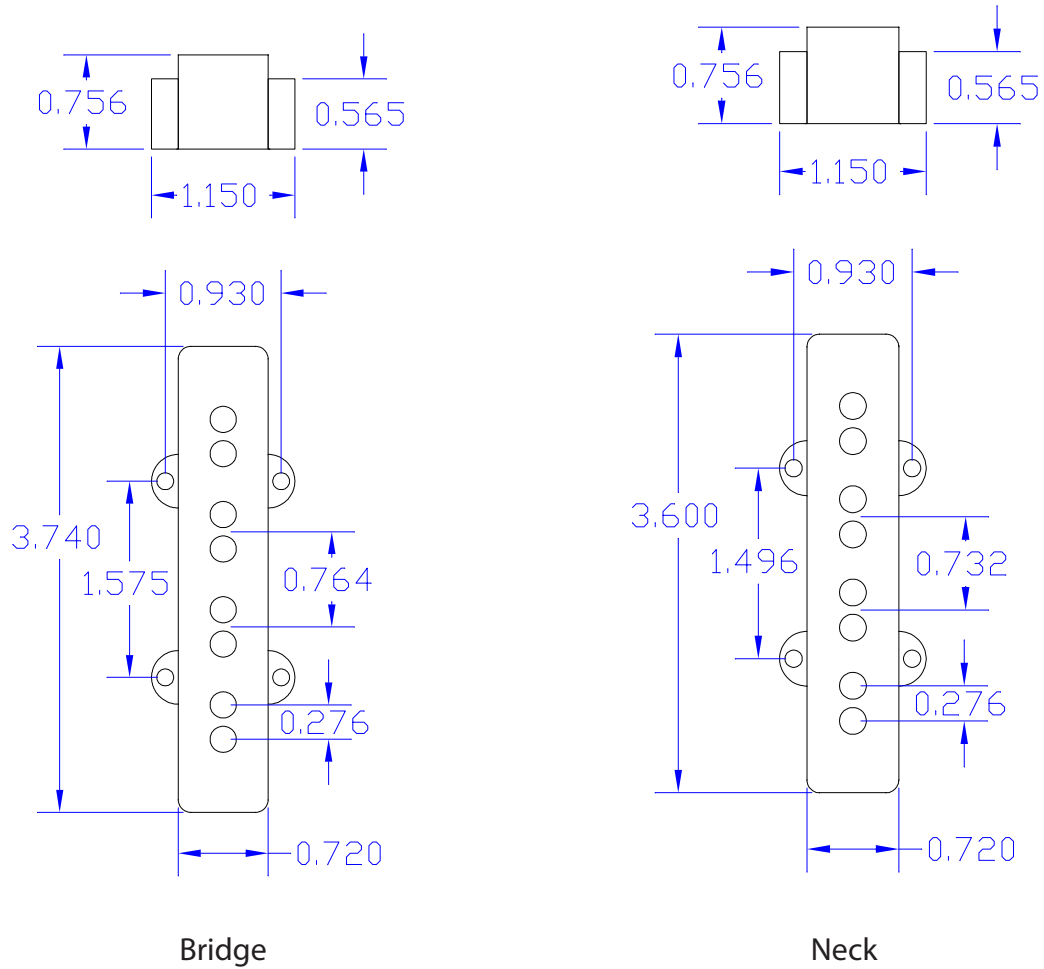

4J-60, 4J-70, 4J-HC

String Spacing:

18mm - 19mm spacing at the bridge*

4J-60

Wire: Formvar, 42 gauge

Magnets: Alnico V

Leads: Single conductor, cloth-covered

4J-70

Wire: Enamel, 42 gauge

Magnets: Alnico V

Leads: Single conductor, cloth-covered

4J-HC

Wire: Formvar, 42 gauge

Magnets: Alnico V

Leads: Single conductor, heat resistant Teflon® coated

* Spacing is measured from center of string to center of adjacent string