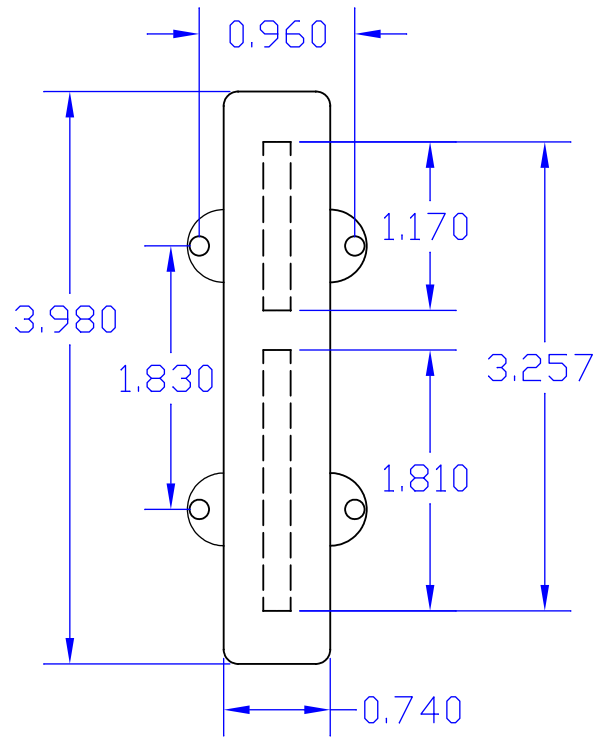

Pickup Cover Dimensions

DCB-5J

Bridge

Neck