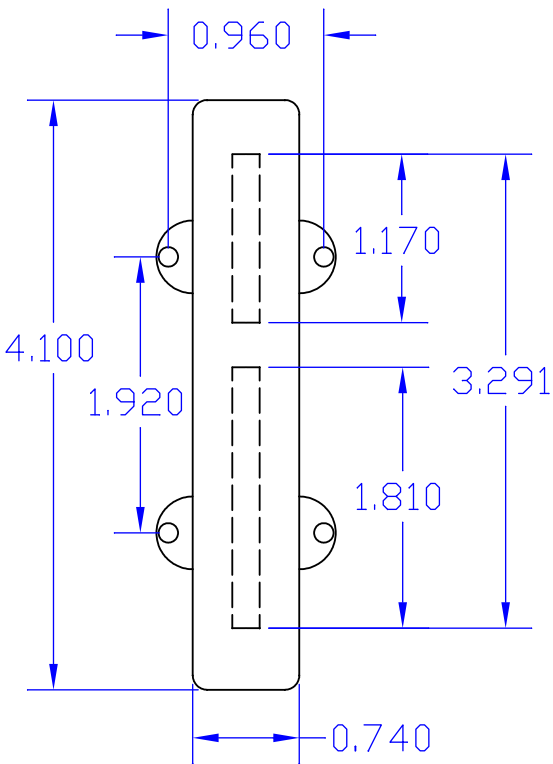

Pickup Cover Dimensions

DCB-5J

Bridge

Neck