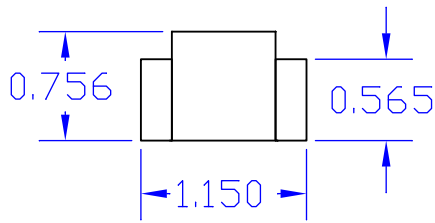

Pickup Cover Dimensions

DCB-4J

Bridge

Neck