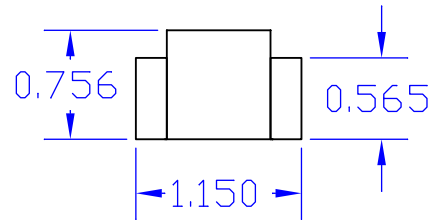

Pickup Cover Dimensions

DCB-4J

Bridge

Neck