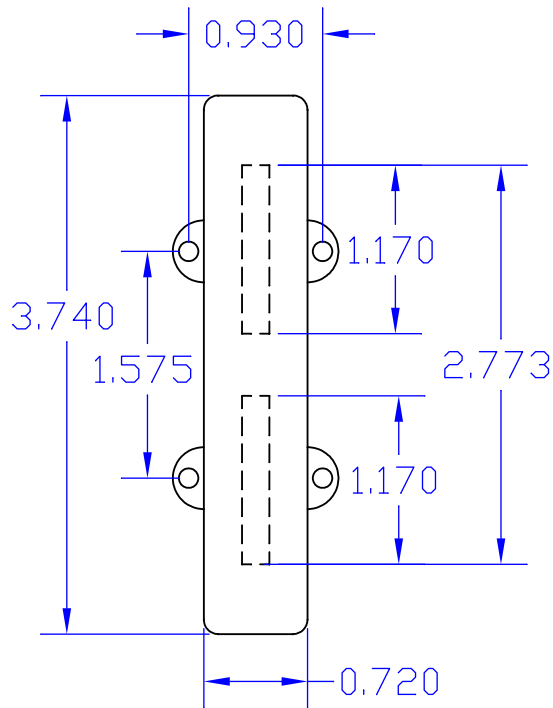

Pickup Cover Dimensions

DCB-4J

Bridge

Neck