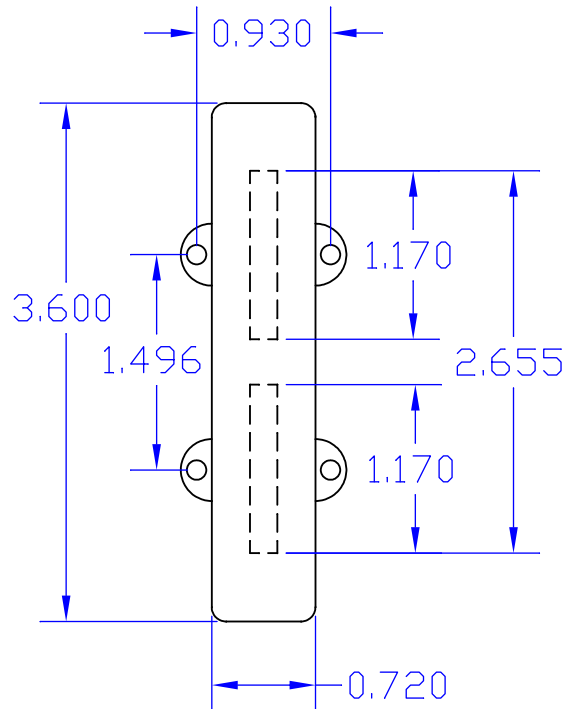

Pickup Cover Dimensions

DCB-4J

Bridge

Neck